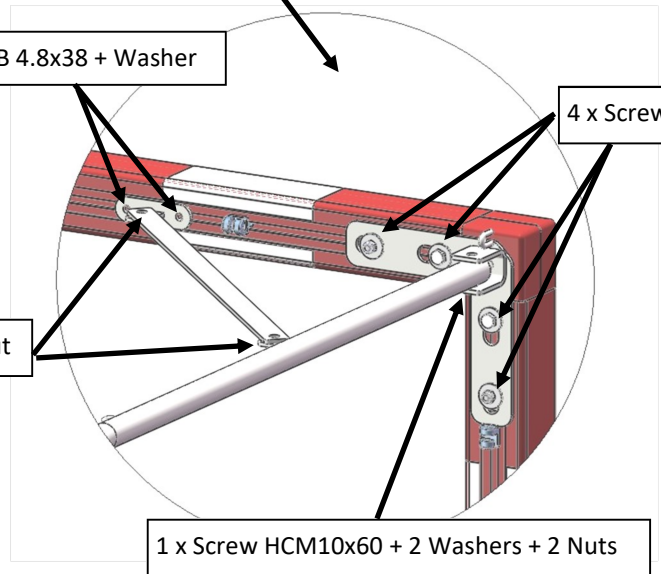

Buts De Handball Compétition Acier Arceaux repliables
Competition Steel Handball Goals With Foldable Arches

INSTRUCTIONS DE MONTAGE / Installation instructions

- brackets and the lower parts

INSTRUCTIONS DE MONTAGE / Installation instructions

- brackets and the upper parts

2 x Self-tapping Screw TCB 4.8x38 + Washer

4 x Screw HM10x50 + Washer

2 x Screw HM10x60 + 2 Washers + Nut

1 x Screw HCM10x60 + 2 Washers + 2 Nuts