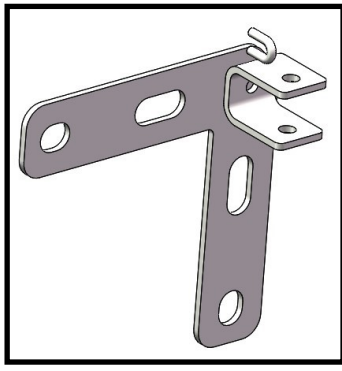

Buts De Handball Compétition Acier Arceaux repliables
Competition Steel Handball Goals With Foldable Arches

INSTRUCTIONS DE MONTAGE / Installation instructions

- brackets and the lower parts

INSTRUCTIONS DE MONTAGE / Installation instructions

- brackets and the upper parts

2 x Self-tapping Screw TCB 4.8x38 + Washer

4 x Screw HM10x50 + Washer

2 x Screw HM10x60 + 2 Washers + Nut

1 x Screw HCM10x60 + 2 Washers + 2 Nuts