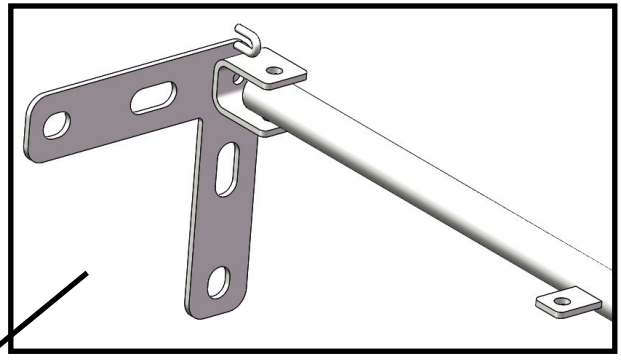

Buts De Handball Compétition Acier Arceaux repliables
Competition Steel Handball Goals With Foldable Arches

INSTRUCTIONS DE MONTAGE / Installation instructions

- brackets and the lower parts

INSTRUCTIONS DE MONTAGE / Installation instructions

- brackets and the upper parts

2 x Self-tapping Screw TCB 4.8x38 + Washer

4 x Screw HM10x50 + Washer

2 x Screw HM10x60 + 2 Washers + Nut

1 x Screw HCM10x60 + 2 Washers + 2 Nuts