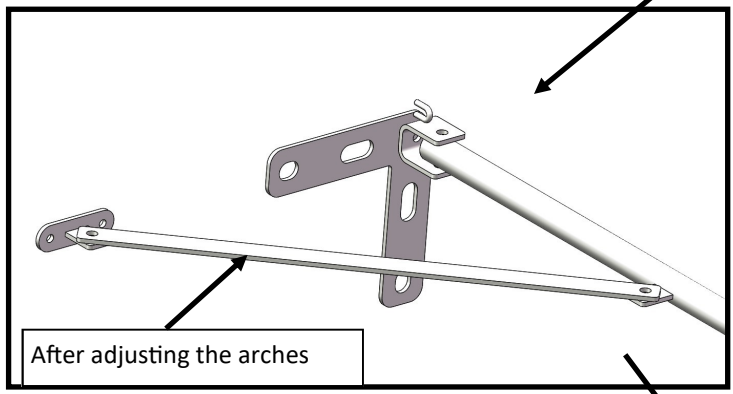

Buts De Handball Compétition Acier Arceaux repliables
Competition Steel Handball Goals With Foldable Arches

INSTRUCTIONS DE MONTAGE / Installation instructions

- brackets and the lower parts

INSTRUCTIONS DE MONTAGE / Installation instructions

- brackets and the upper parts

2 x Self-tapping Screw TCB 4.8x38 + Washer

4 x Screw HM10x50 + Washer

2 x Screw HM10x60 + 2 Washers + Nut

1 x Screw HCM10x60 + 2 Washers + 2 Nuts