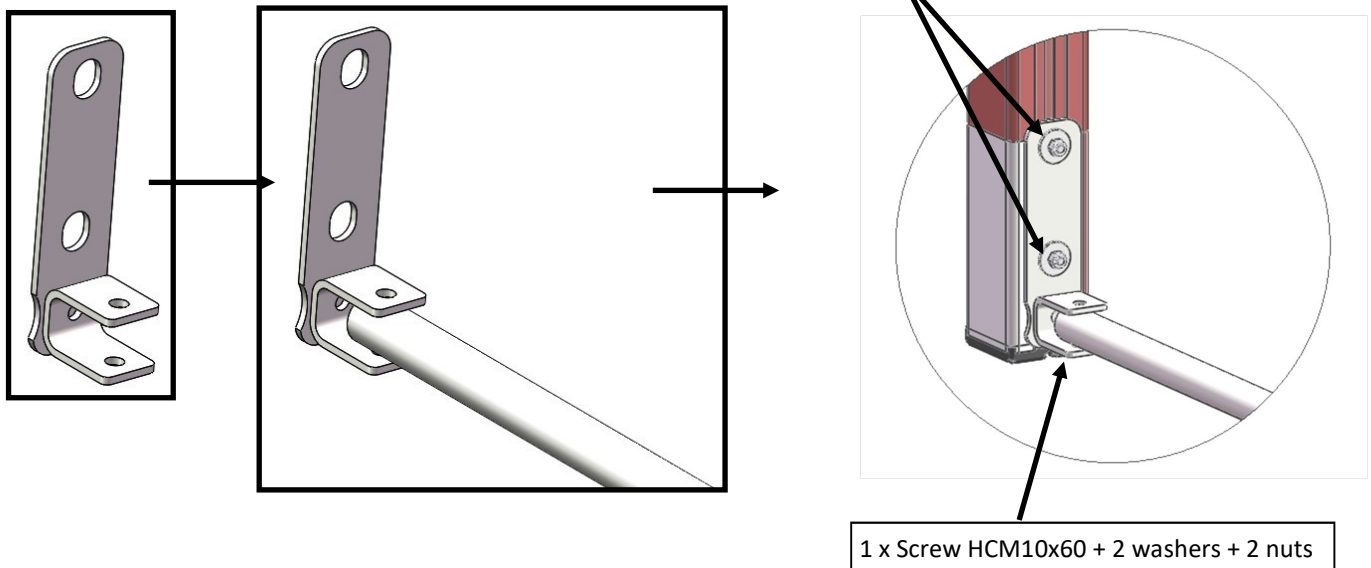

Buts De Handball Compétition Acier Arceaux repliables
Competition Steel Handball Goals With Foldable Arches

INSTRUCTIONS DE MONTAGE / Installation instructions

- brackets and the lower parts

INSTRUCTIONS DE MONTAGE / Installation instructions

- brackets and the upper parts

2 x Self-tapping Screw TCB 4.8x38 + Washer

4 x Screw HM10x50 + Washer

2 x Screw HM10x60 + 2 Washers + Nut

1 x Screw HCM10x60 + 2 Washers + 2 Nuts