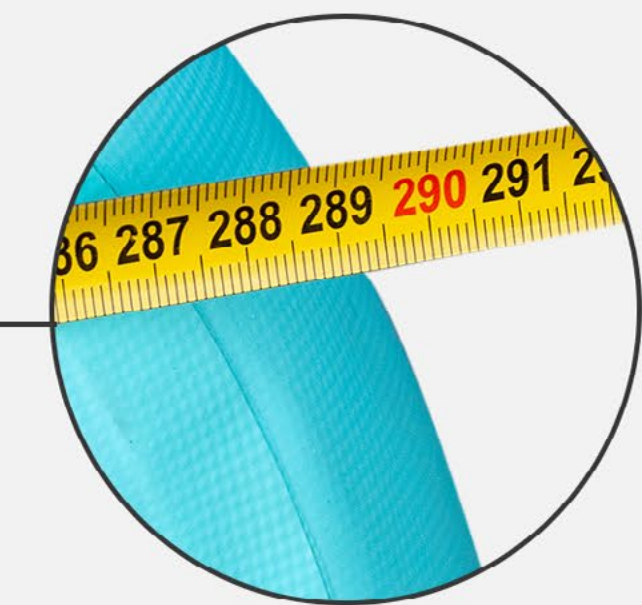

CLIENT: Block ATF

DWF ROLL NUMBER: 2019K1003-EG-25

GLUE BATCH NUMBER: 2019K007

TEMPERATURE: 20

HUMIDITY: 50

NO	QC ITEM	DESCRIPTION	REFERENCE	REVISION	LENGTH	ID	WORK	28	REUSE	PS
1	Size	Exact size when measured								
2	Pressure	No inflator P1 200bar P2 P3 120bar after 10 min P1 220bar P2 P3 100bar								
3	Construction	No inflator no damaged perfect surface								
4	DWF	No inflator no damaged perfect surface								
5	Small valves	No damaged closed, clean, straight								
6	Big black valves	Correct number and position								
7	Handles	Correct width, color, straight								
8	Middle line	Correct width, color, straight								
9	Valve	Correct position, length, with color								
10	Gluing	No glue visible, good adhesion, no bubbles								
11	Logo	Correct position, no damage, clearly visible								
12	Product number	Correct position, no damage, clearly visible								
13	Video	Clean before								
14	Packing	Clean before								
15										

Signature of Team Leader

SIZES AS COMMUNICATED

PRODUCTION TIME	1H	12H
VELCRO	160CM	800CM
SEAM PROTECTION	NO	YES
LENGTH	290CM	300CM
WIDTH	90CM	100CM
REACH COMPLIANT*	???	YES

*There are no chemicals used that could be dangerous to children (Banned in Europe under REACH regulations).