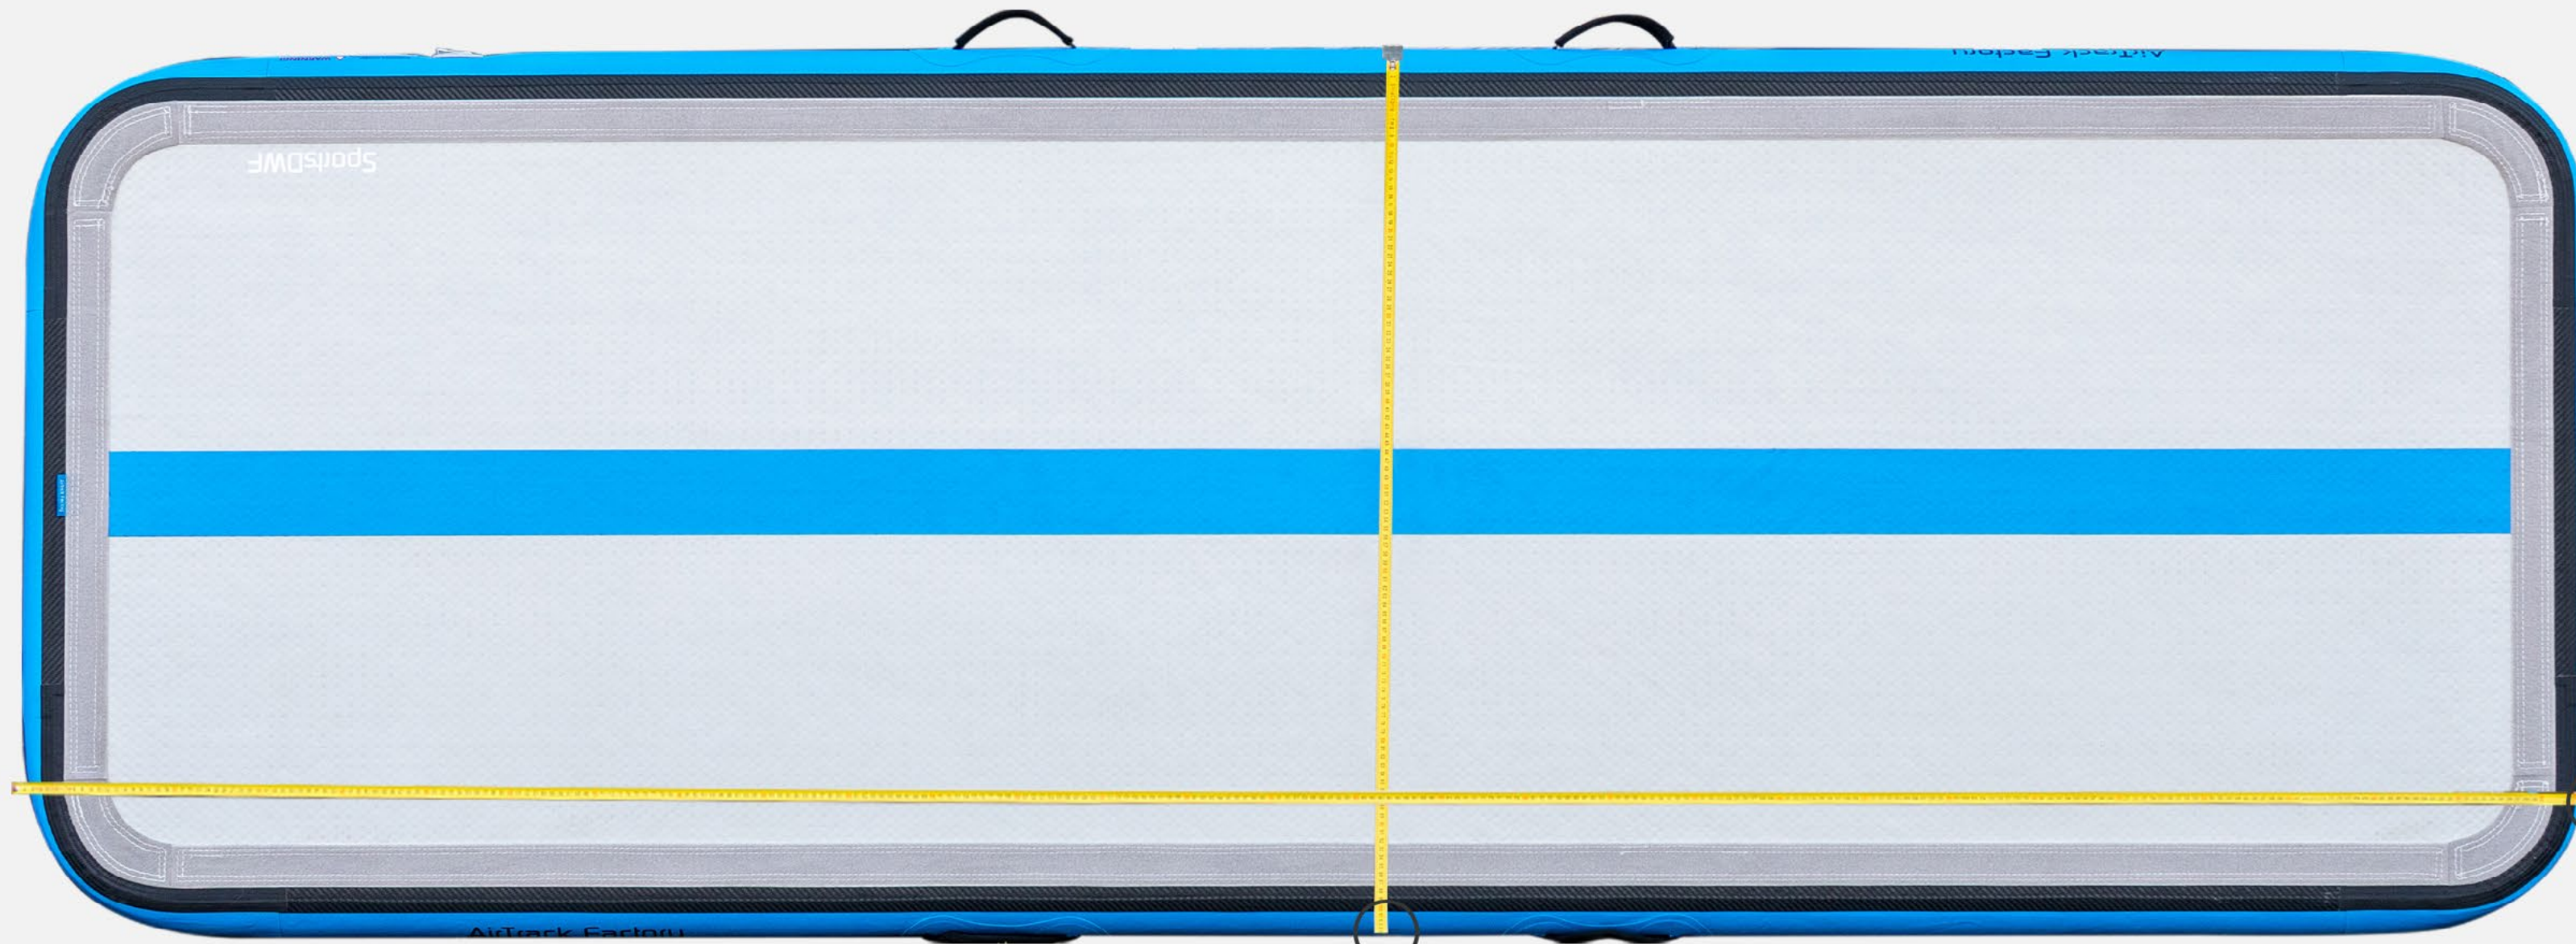

CLIENT: Block ATF

DWF ROLL NUMBER: 2019K1003-EG-25

GLUE BATCH NUMBER: 2019K007

TEMPERATURE: 20

HUMIDITY: 50

NO	QC ITEM	DESCRIPTION	REFERENCE	REVISION	LENGTH	ID	WORK	28	REUSE	PS
1	Size	Exact size when measured								
2	Pressure	No inflator P1 200bar P2 P3 120bar after 10 min P1 220bar P2 P3 100bar								
3	Construction	No inflator no damaged perfect surface								
4	DWF	No inflator no damaged perfect surface								
5	Small valves	No damaged closed, clean, straight								
6	Big black valves	Correct number and position								
7	Handles	Correct width, color, straight								
8	Middle line	Correct width, color, straight								
9	Valve	Correct position, length, with color								
10	Gluing	No glue visible, good adhesion, no bubbles								
11	Logo	Correct position, no damage, clearly visible								
12	Product number	Correct position, no damage, clearly visible								
13	Video	Clean before								
14	Packing	Clean before								
15										

Signature of Team Leader

SIZES AS COMMUNICATED

PRODUCTION TIME	1H	12H
VELCRO	160CM	800CM
SEAM PROTECTION	NO	YES
LENGTH	290CM	300CM
WIDTH	90CM	100CM
REACH COMPLIANT*	???	YES

*There are no chemicals used that could be dangerous to children (Banned in Europe under REACH regulations).