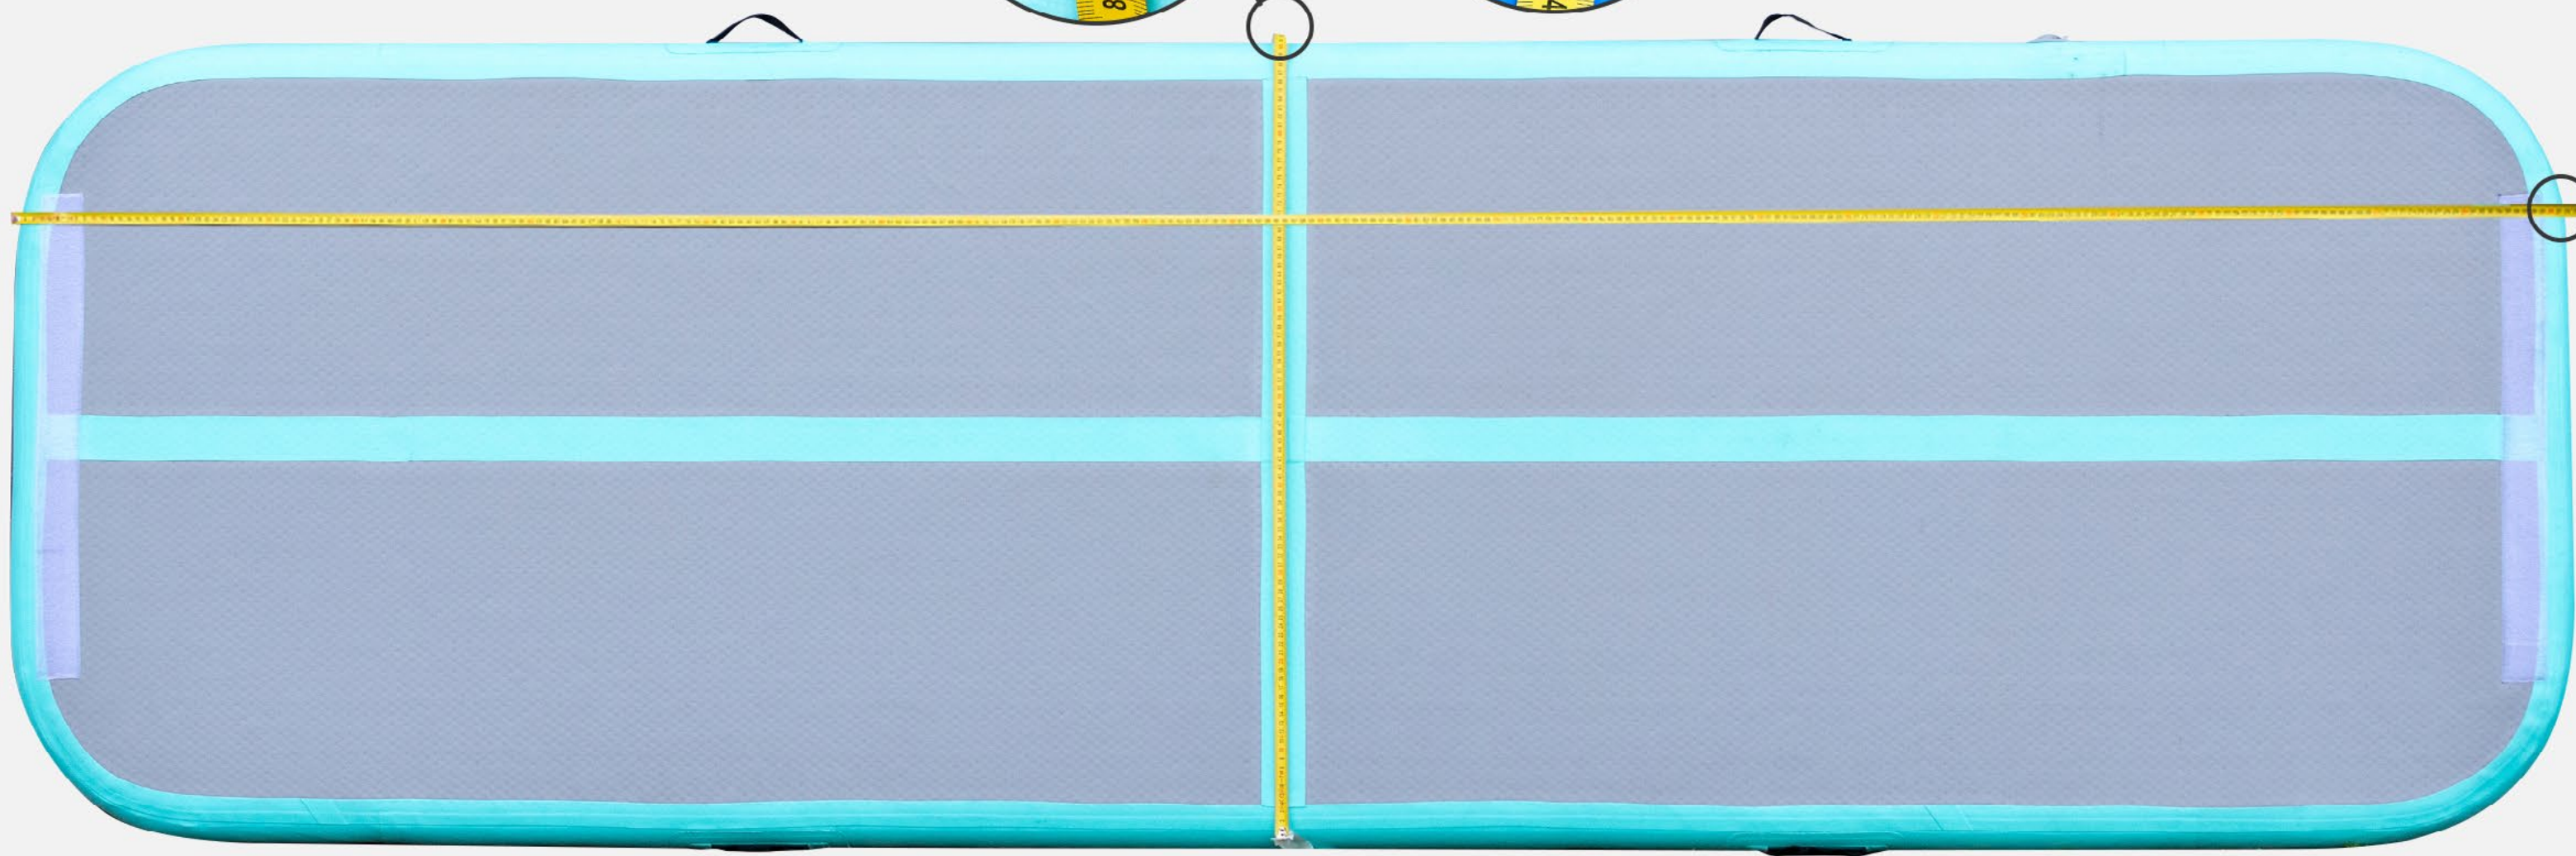

CLIENT: Block ATF

DWF ROLL NUMBER: 2019K1003-EG-25

GLUE BATCH NUMBER: 2019K007

TEMPERATURE: 20

HUMIDITY: 50

NO	QC ITEM	DESCRIPTION	REFERENCE	REVISION	LENGTH	ID	WORK	28	REUSE	PS
1	Size	Exact size when measured								
2	Pressure	No inflator P1 200bar P2 P3 120bar after 10 min P1 220bar P2 P3 100bar								
3	Construction	No inflator no damaged perfect surface								
4	DWF	No inflator no damaged perfect surface								
5	Small valves	No damaged closed, clean, straight								
6	Big black valves	Correct number and position								
7	Handles	Correct width, color, straight								
8	Middle line	Correct width, color, straight								
9	Valve	Correct position, length, with color								
10	Gluing	No glue visible, good adhesion, no bubbles								
11	Logo	Correct position, no damage, clearly visible								
12	Product number	Correct position, no damage, clearly visible								
13	Video	Clean before								
14	Packing	Clean before								
15										

Signature of Team Leader

SIZES AS COMMUNICATED

PRODUCTION TIME	1H	12H
VELCRO	160CM	800CM
SEAM PROTECTION	NO	YES
LENGTH	290CM	300CM
WIDTH	90CM	100CM
REACH COMPLIANT*	???	YES

*There are no chemicals used that could be dangerous to children (Banned in Europe under REACH regulations).