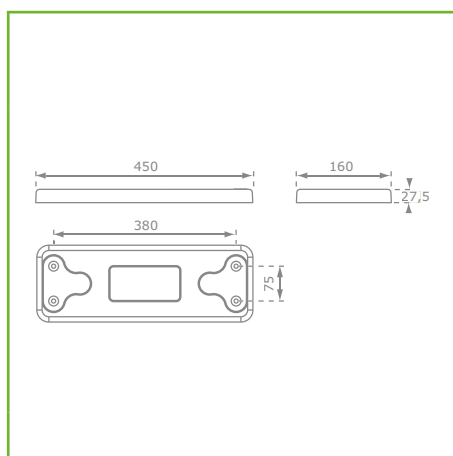

RUBBER SWING SEAT - 'BASIC'

MANUAL : M138
SALESSTATUS : STD
PRODUCT DIMENSIONS : 450 x 380 x 160 mm

MATERIAL :

EPDM

EN rubber swing seat 'basic'

- injection moulded EPDM rubber
- aluminium insert plate
- available with chain set in stainless steel or hot dip galvanised steel
- D-shackle at the top end
- seat and chain set also available separately
- company logo on demand - minimum order quantity: 200 pcs

PACKAGING

				
138.	4,3 kg	25	45 x 18 x 28 cm	25 kg
				
138.	30	120	80 x 105 cm	560 kg

KBT nv
Hemelrijken 8
2890 Sint-Amands
Belgium

KBT Polska sp. z o.o.
ul. M. Konopnickiej 6
00-491 Warszawa
Poland

RUBBER SWING SEAT - 'BASIC'

DRAWINGS:

VARIATIONS :

-  138.005.006.001 rubber swing seat - 'basic' - galv. chainset - 2.5 m (eff: 2.0 m) - black
-  138.005.006.002 rubber swing seat - 'basic' - stainless chainset - 2.5 m (eff: 2.0 m) - black
-  138.006.006.001 rubber swing seat - 'basic' - galv. chainset - 3.0 m (eff: 2.5 m) - black
-  138.006.006.002 rubber swing seat - 'basic' - stainless chainset - 3.0 m (eff: 2.5 m) - black
-  138.010.006.001 rubber swing seat - 'basic' - black