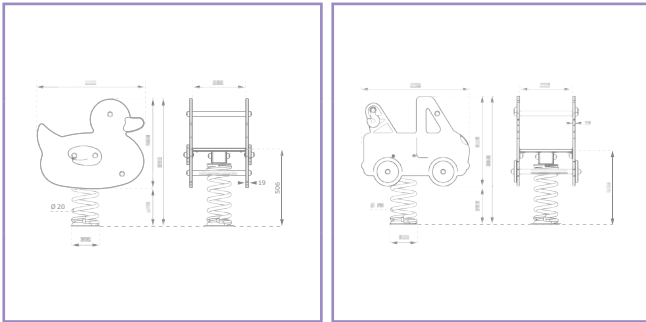

A 174.001.001.	1 x 14 = 14	130 x 90 x 190 cm	± 593,60 kg
A 174.001.004.	1 x 14 = 14	130 x 90 x 190 cm	± 537,60 kg
B 176.002.001	1 x 14 = 14	130 x 90 x 190 cm	± 603,40 kg
B 176.002.004	1 x 14 = 14	130 x 90 x 150 cm	± 547,40 kg

A concrete anchor B flat anchor

MANUAL : M174.001.X
SALESSTATUS : STD
PRODUCT DIMENSIONS :

MATERIAL :

SPRING TOYS IN HDPE WITH SPRING TYPE 'LARGE' - 'ROYAL'

DRAWINGS:

VARIATIONS :

	174.001.001.001	spring toy in HDPE 'royal' (toy, spring & concrete anchor) - duck
	174.001.004.001	spring toy in HDPE 'royal' (toy, spring & flat anchor) - duck
	174.002.001.001	spring toy in HDPE 'royal' (toy, spring & concrete anchor) - tow truck
	174.002.004.001	spring toy in HDPE 'royal' (toy, spring & flat anchor) - tow truck
	174.011.001.003	spring toy in HDPE - 'bird' (toy, spring & concrete anchor)
	174.011.004.003	spring toy in HDPE - 'bird' (toy, spring & flat anchor)
	174.012.001.003	spring toy in HDPE - 'bear' (toy, spring & concrete anchor)
	174.012.004.003	spring toy in HDPE - 'bear' (toy, spring & flat anchor)
	174.080.002.003	backrest for spring toy 'royal' - tow truck